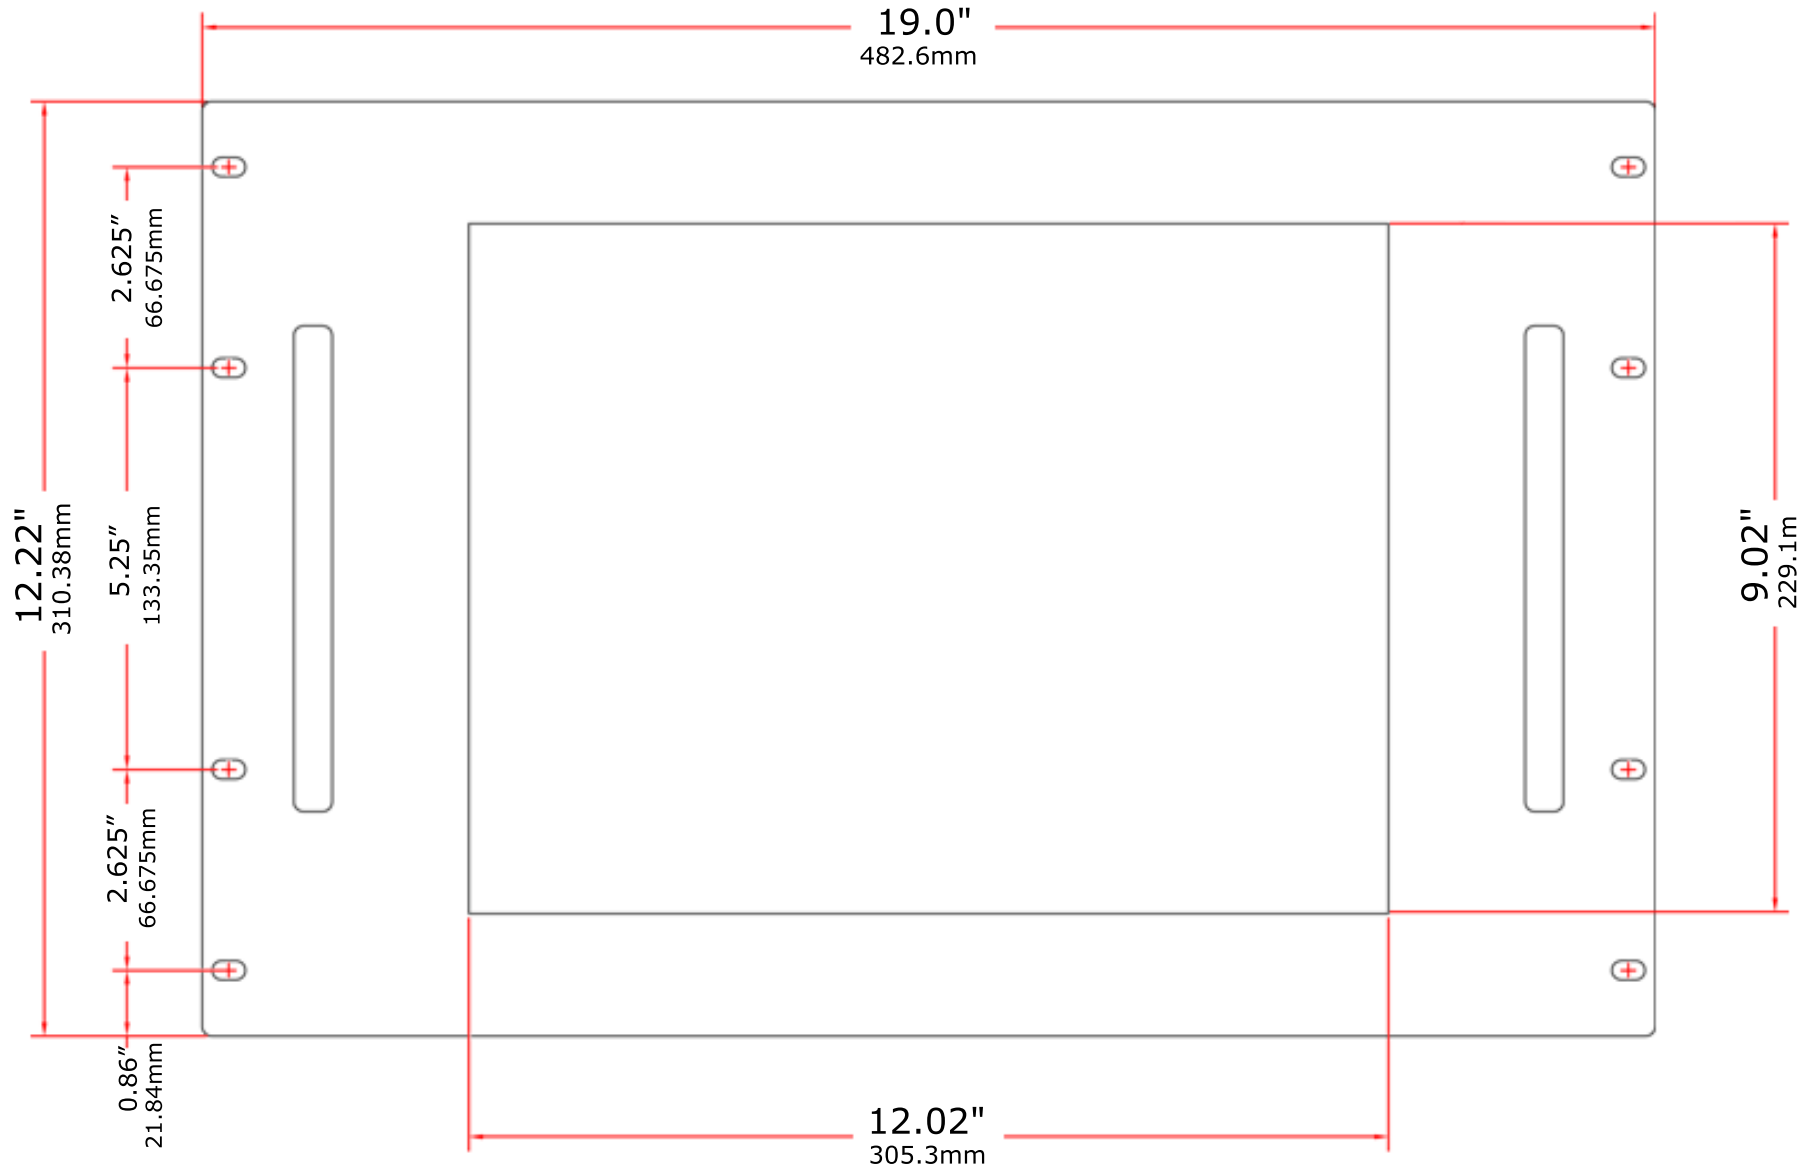

FRONT VIEW

Note: Max Debth = 3.3" / 84 mm

Units: inch/mm
Not to scale

STEALTH

Models: SV-1500T2-RM, *T-RM, *N2-RM, *LED-RM
Drawing: DWG-5011 - SV-1500xx-RM
Revision: 05

www.stealth.com
1-888-783-2584